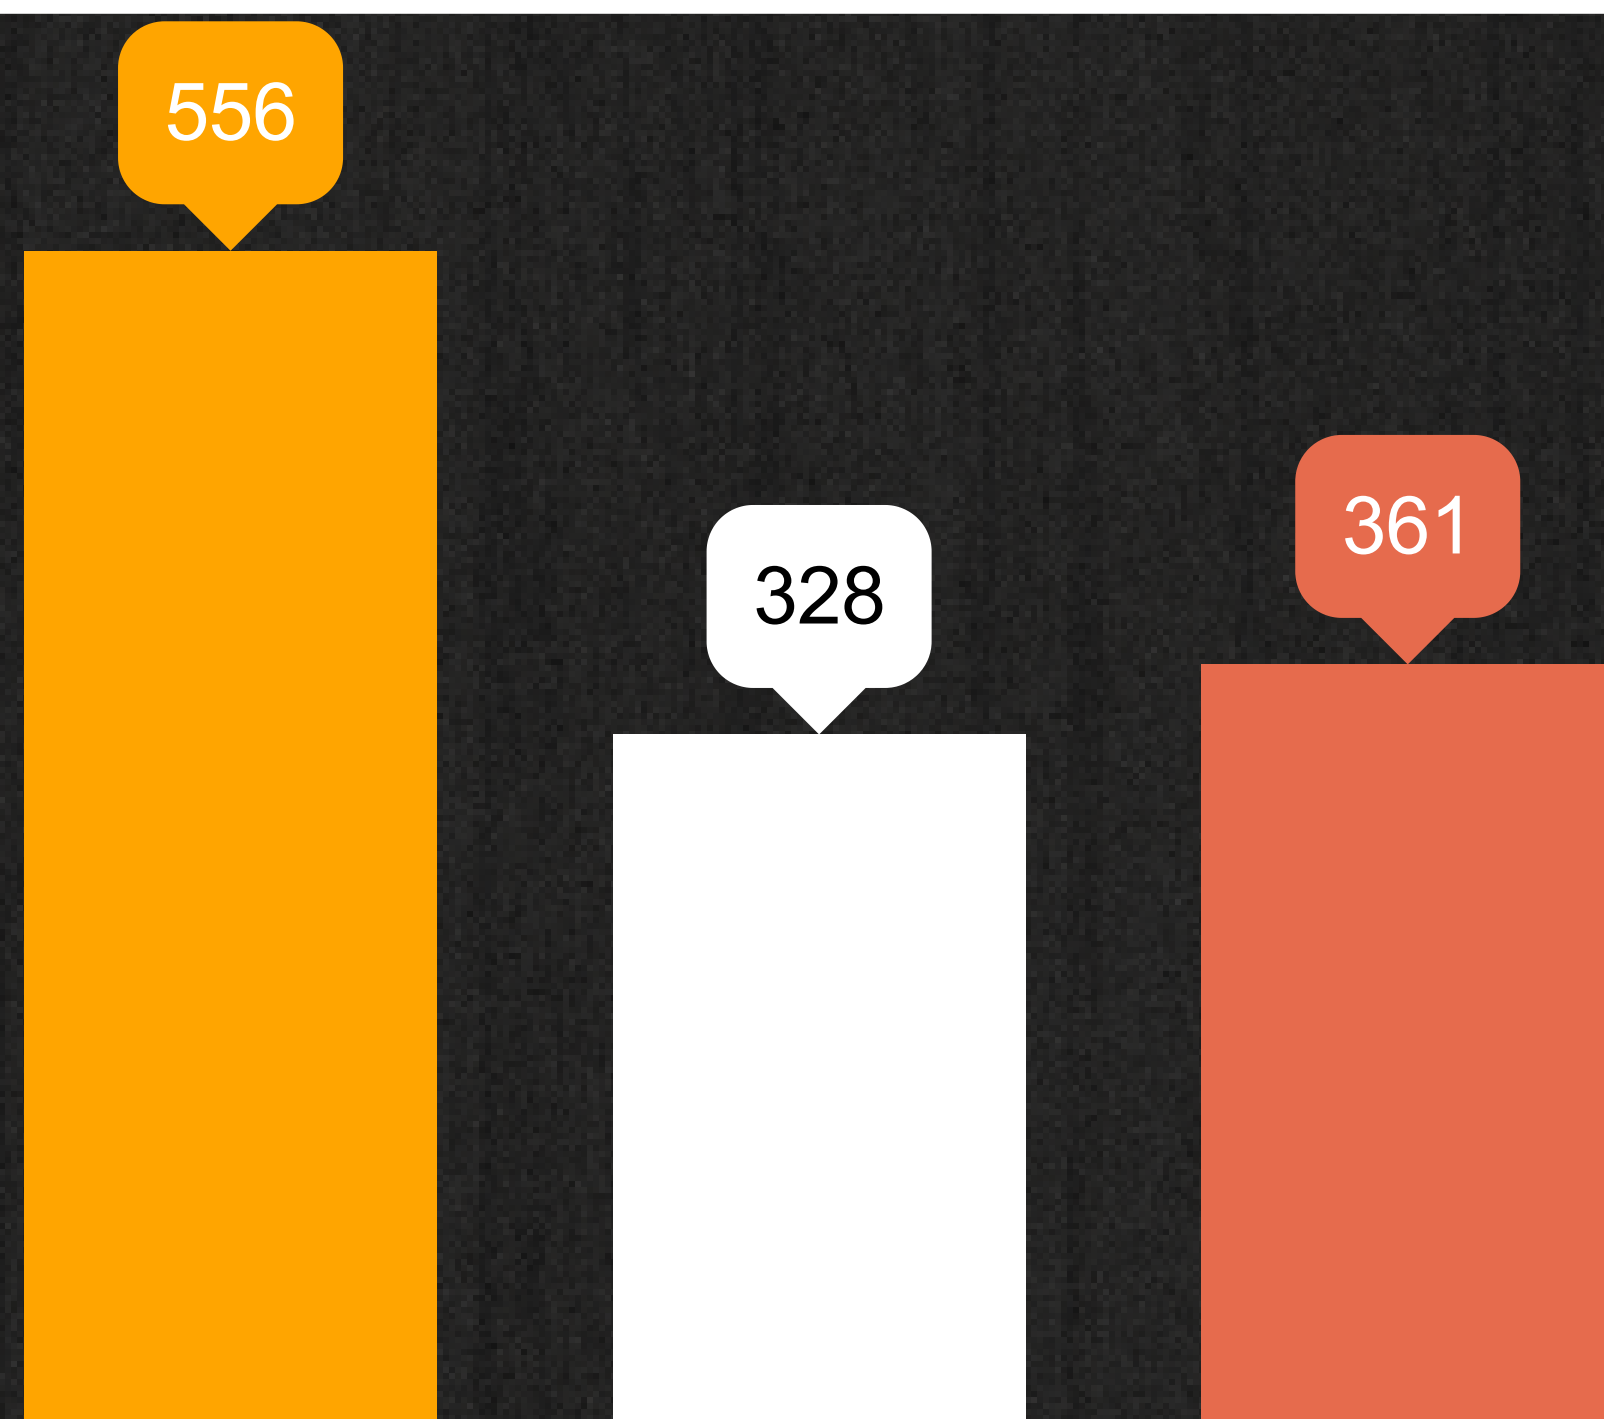

Each year, East San José has **228** more students **drop out** of high school than San Francisco and **195** more students **drop out** than Oakland.

East San José (ESUHSD) SF Unified Oakland Unified