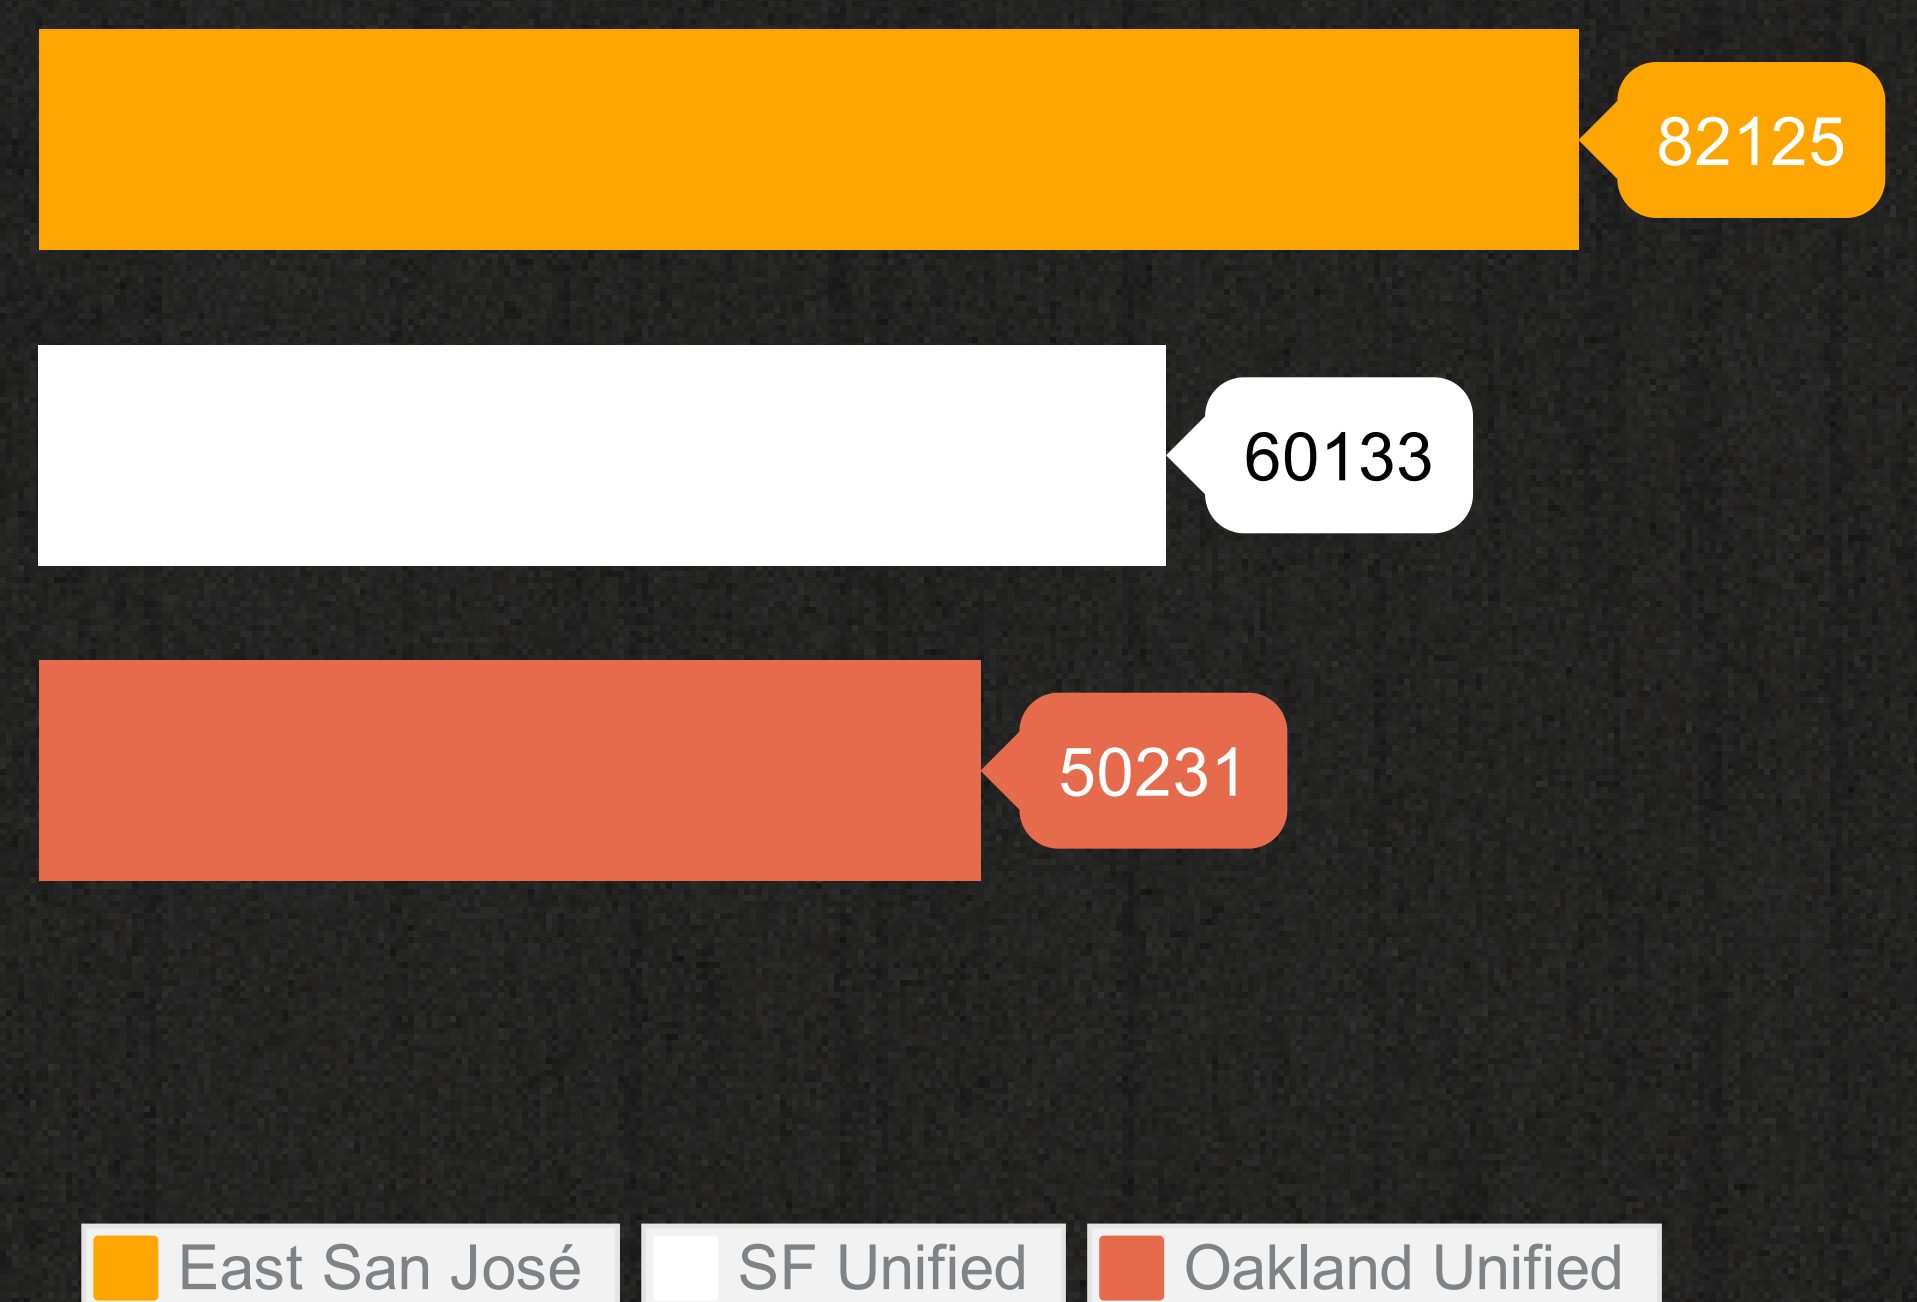

# Why San José?

Facts and numbers behind City Year's strategic focus on San José within the Bay Area

SAN JOSÉ/  
SILICON VALLEY

## % of students qualifying for free/reduced price lunch

East San José's student population is **26%** larger than San Francisco's and **38%** larger than Oakland's.

## Alum Rock